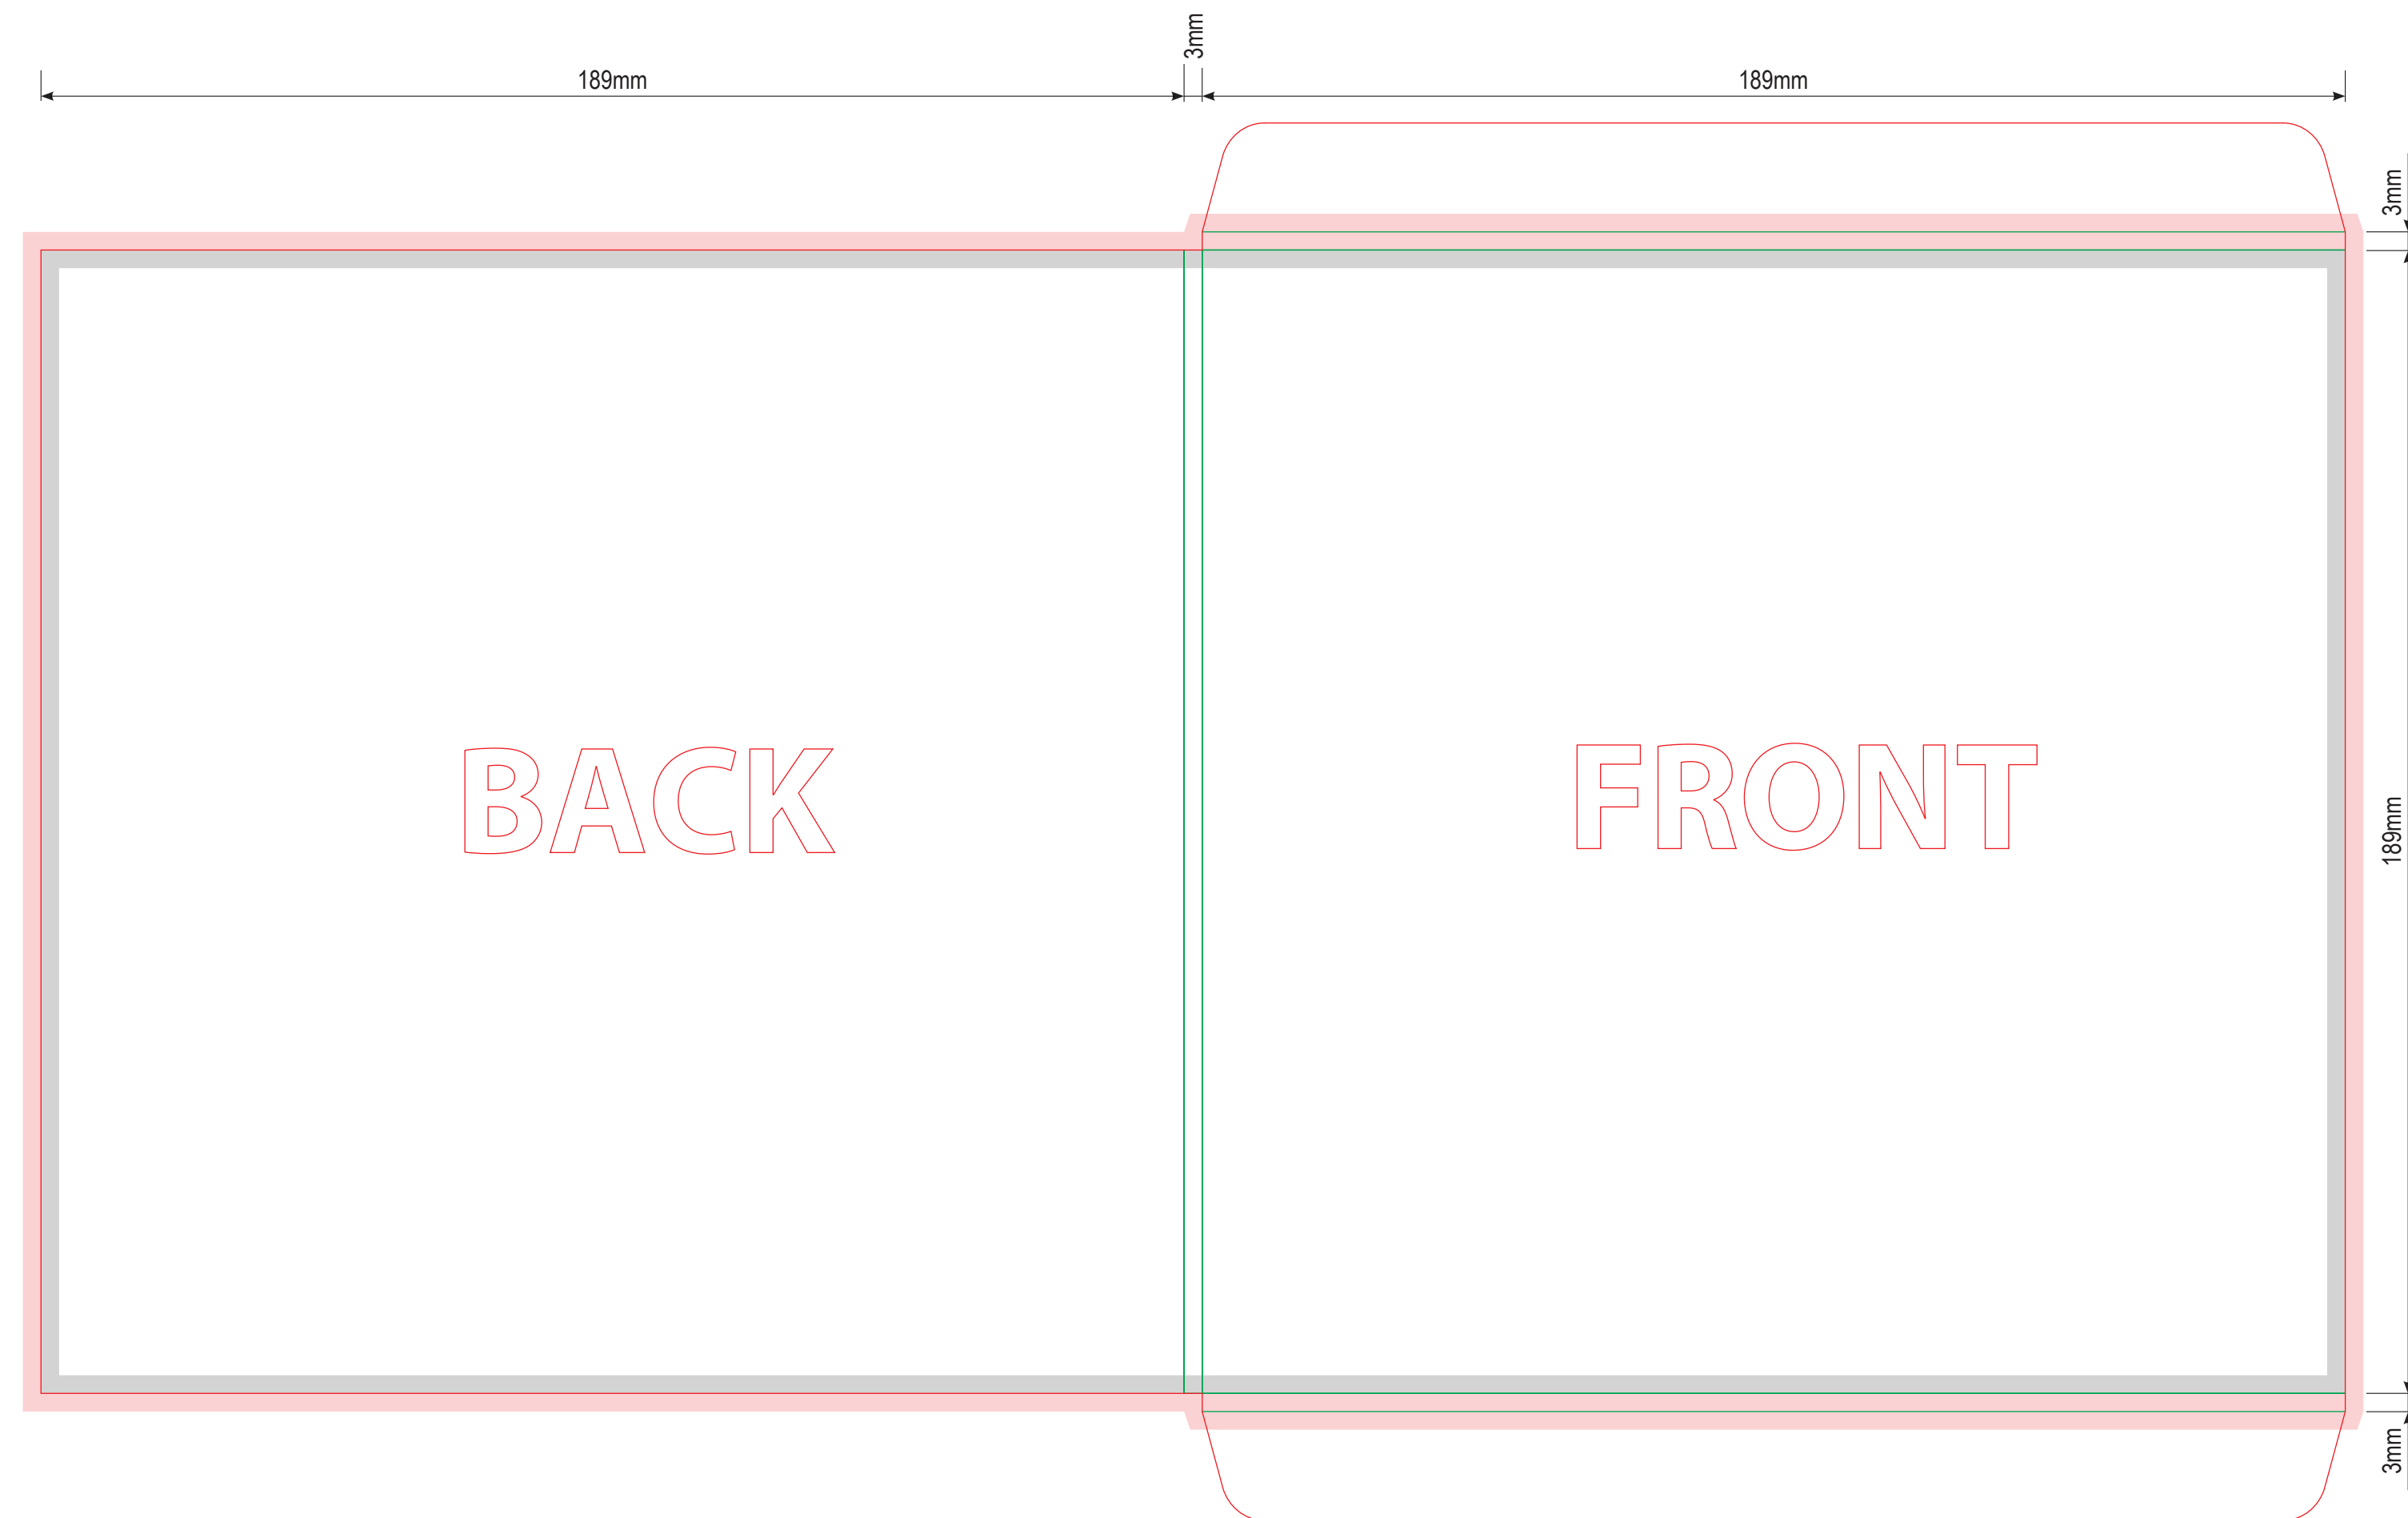

Cutting line	—
Folding line	—
Perforation line	- - -
carton weight: 300 gsm	

Bleed (3 mm)	<b>KOPERTA</b>
Tolerance field (3 mm)	<b>KV11</b>

Drawing	KV11 (189/189) spine 3 mm VINYL 7"		
Scale	1/1	Method of Projection	AI (CC) / PDF
Date	04/03/2021		

1:1 scale page dimensions 3 mm bleed **KV11** 381x189mm (189x189mm) - 7 inch Case Sleeve\_Spine 3mm