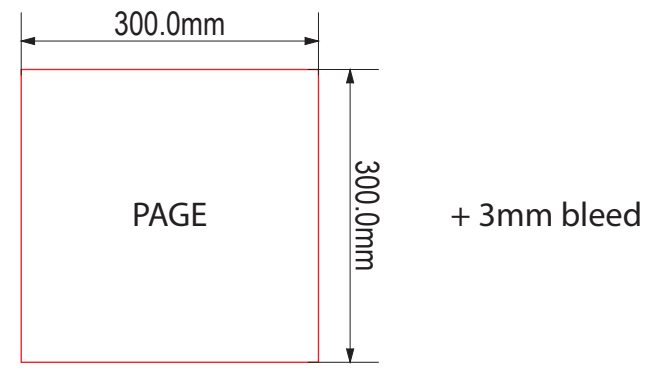

Cutting line
Folding line
Perforation line
carton weight: 300 gsm

Bleed (3 mm)
Tolerance field (3 mm)

KOPERTA
KV13

Drawing KV13 (311x313) spine 8 mm
GATEFOLD VINYL 12" (LONG PLAY)

Scale 1/1
Date 21/01/2021
Method of Projection AI (CC) / PDF

Note Include booklet up to 40 pages, 175 gsm

Visualisation