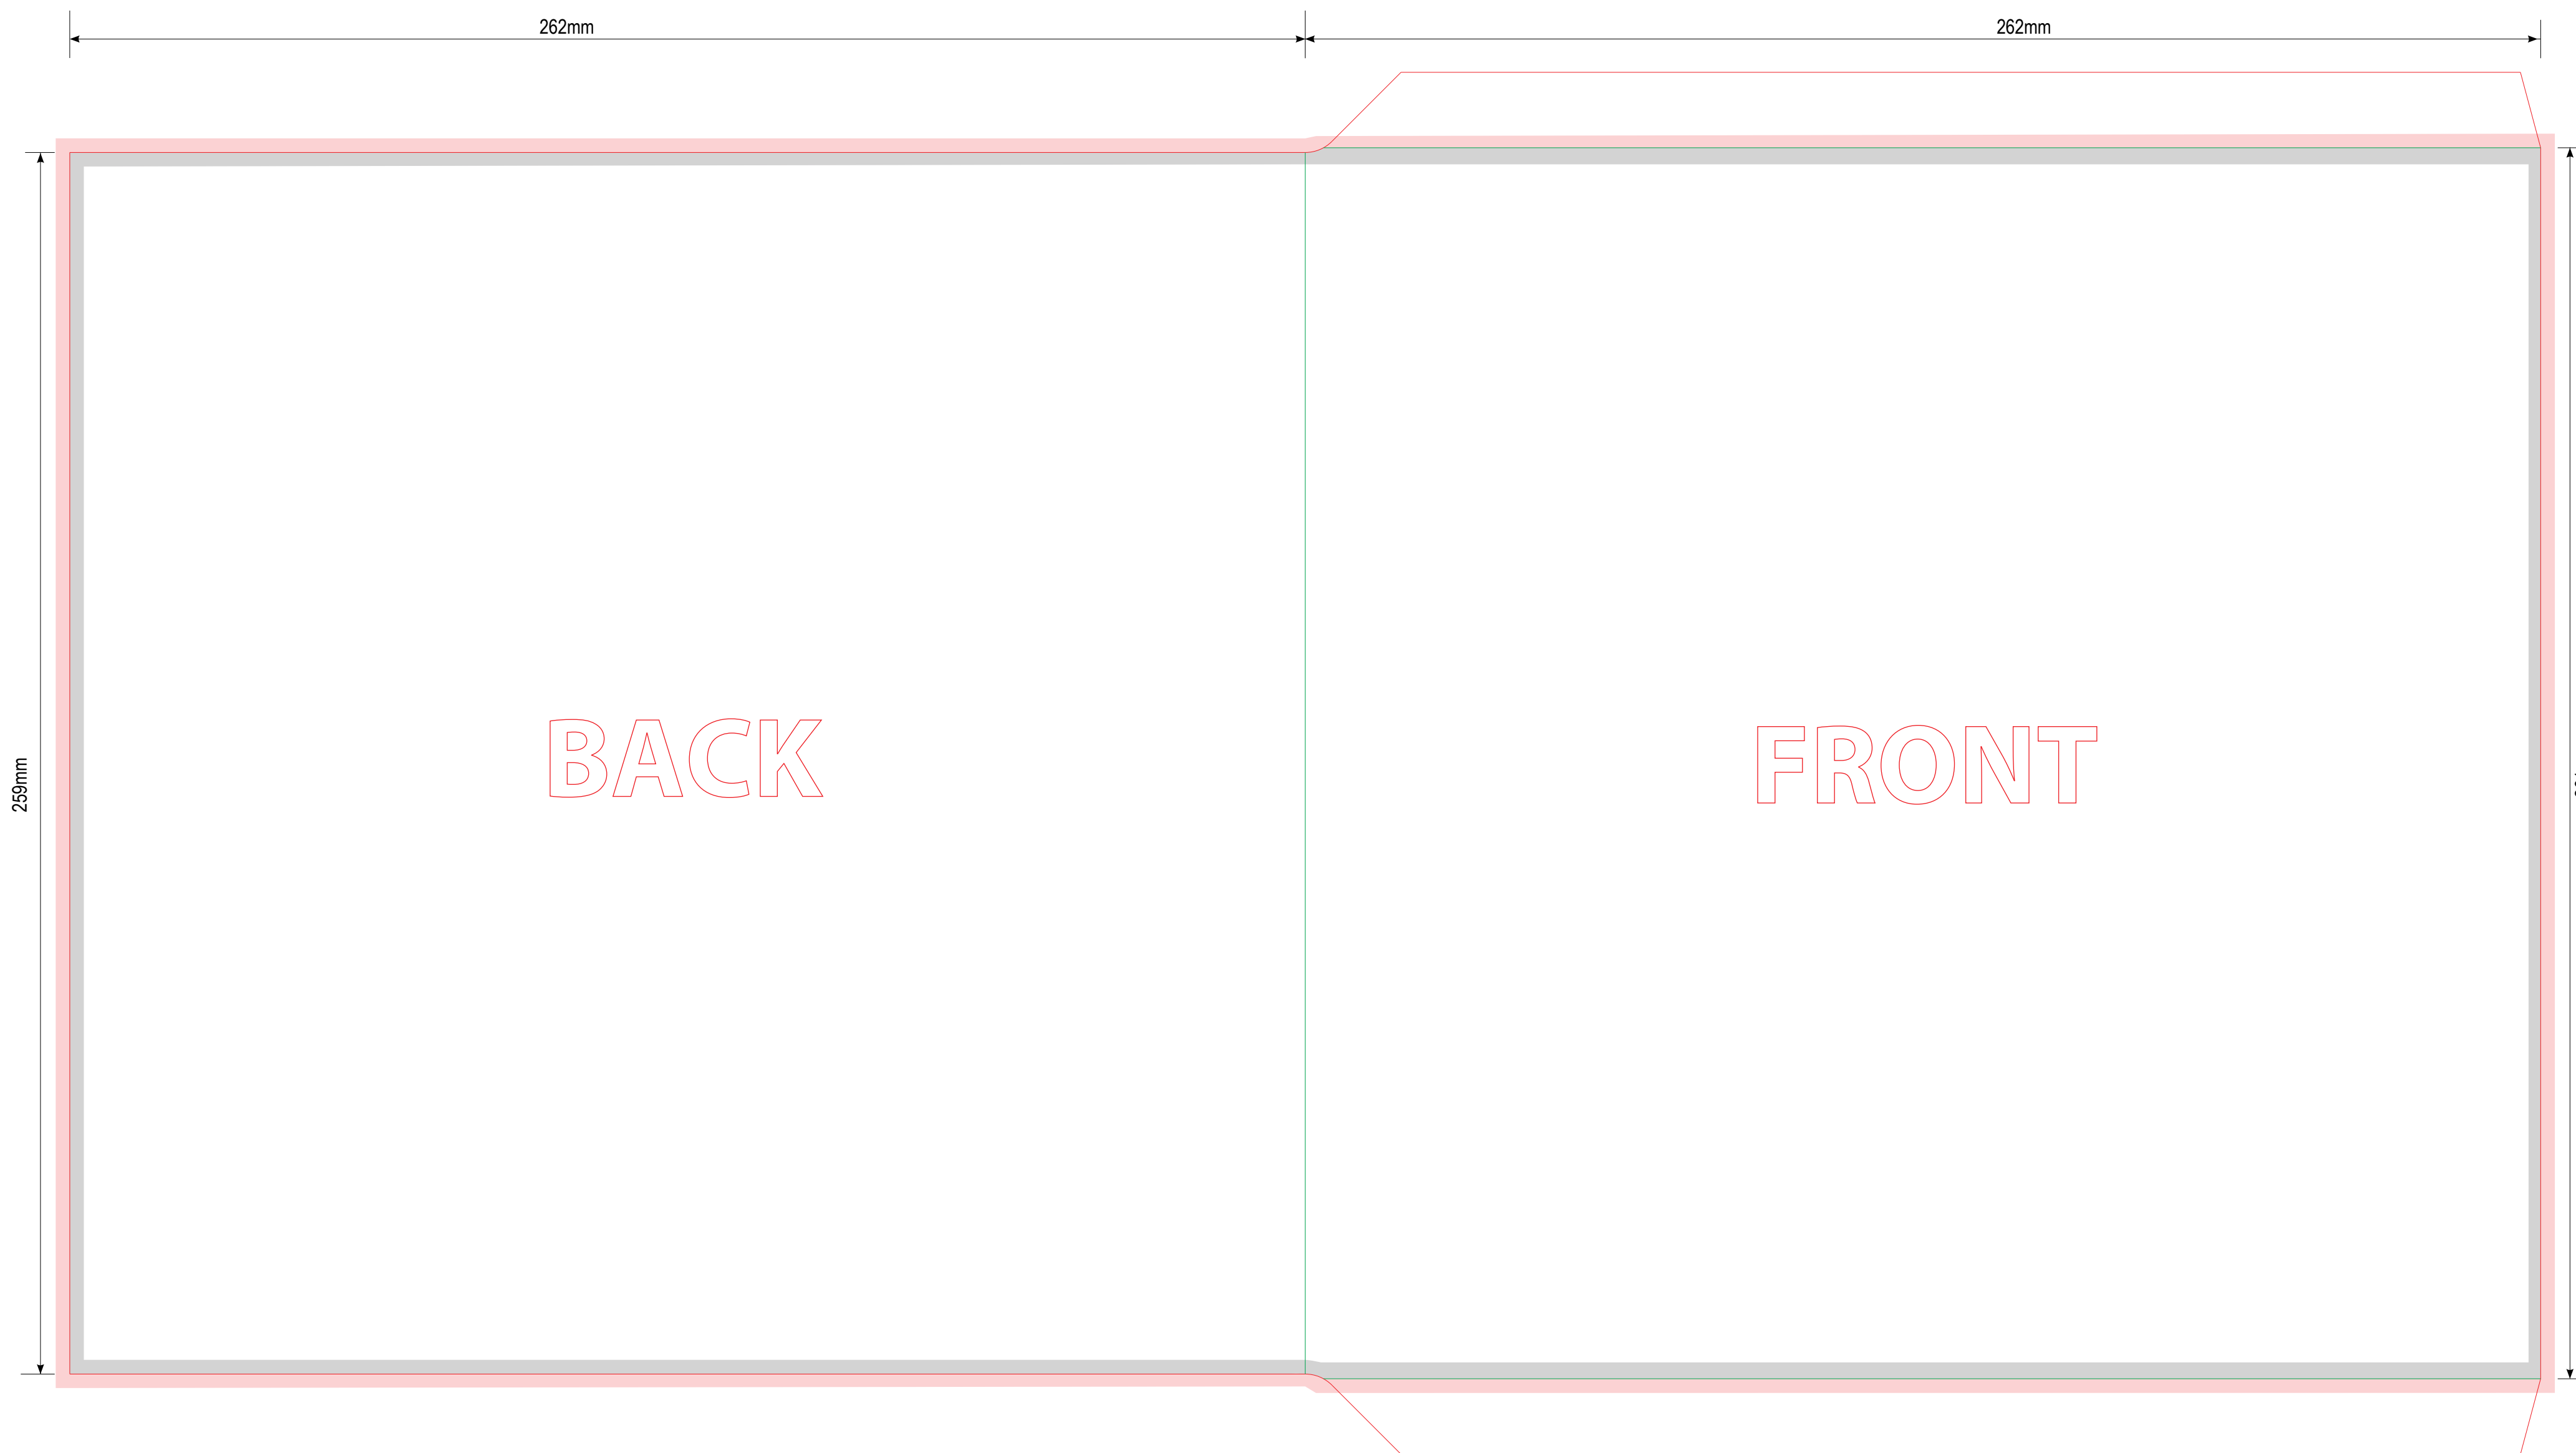

**XDISC**

www.x-disc.pl

Cutting line	
Folding line	
Perforation line	

papier weight: 200 gsm

Bleed (3 mm)

Tolerance field (3 mm)

KOPERTA

**KV27**

Drawing	KV27 (262/261) no spine INNER SLAVE VINYL 10"		
Scale	1/1	Method of Projection	AI (CC) / PDF
Date	03/02/2021		

Visualisation

1:1 scale page dimensions 3 mm bleed **KV27** 524x261mm (262x261mm) - 10inch inner sleeve with no spine